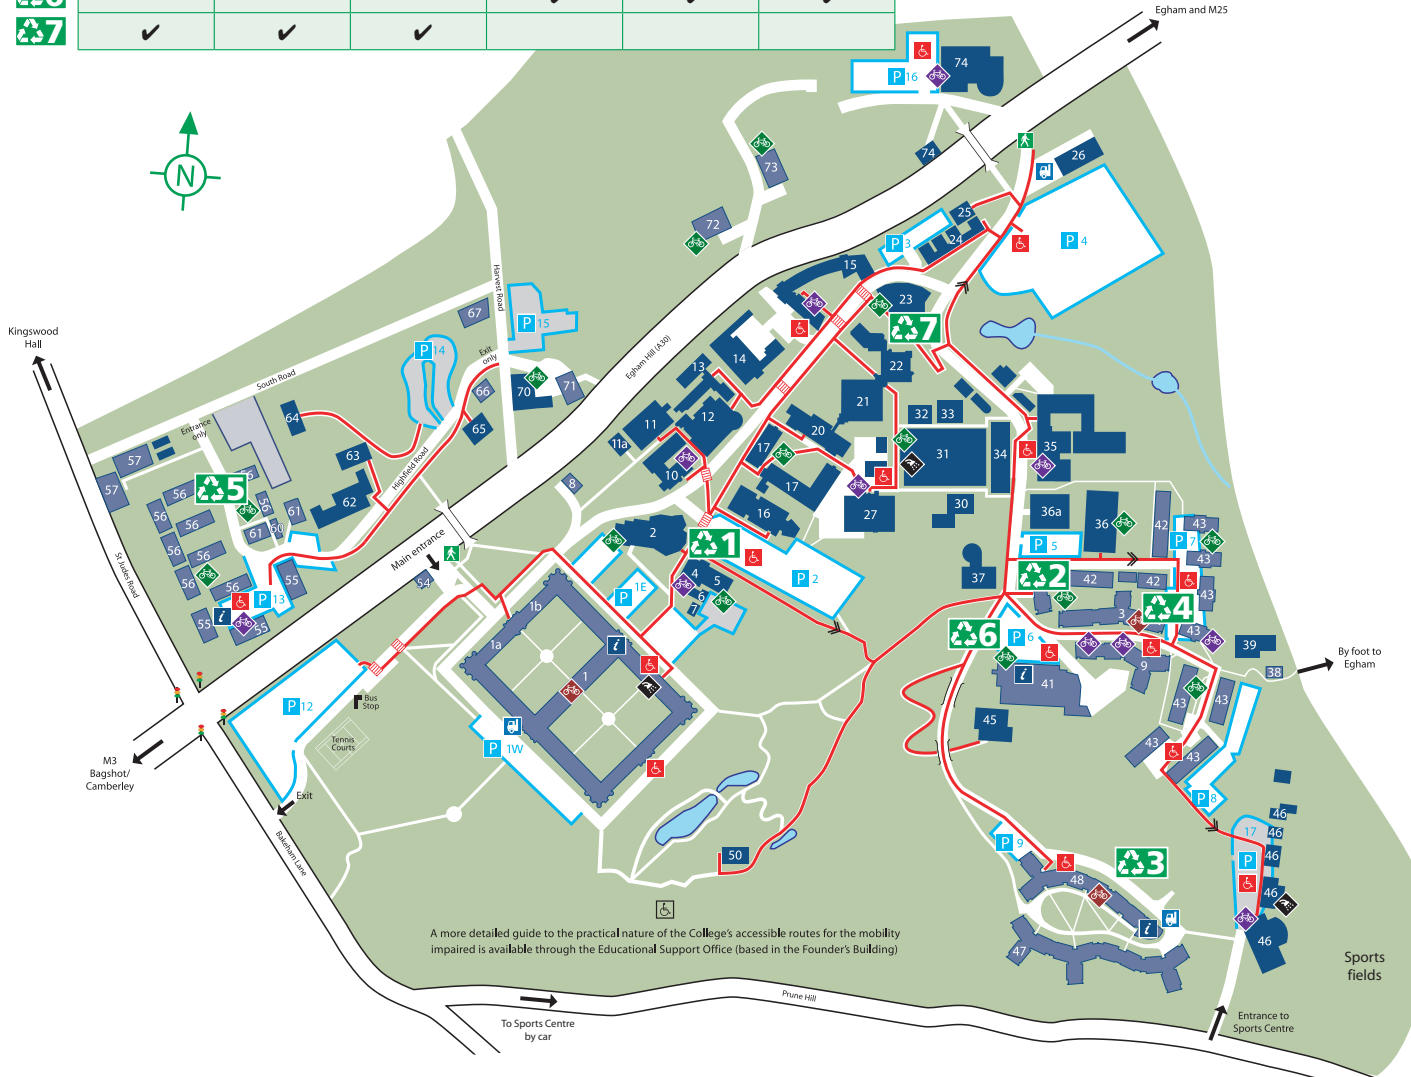

Campus Plan Recycling Points

	Paper	Cans	Plastic Bottles	Glass	Textiles & Shoes	Bras
	✓	✓	✓			
	✓	✓	✓			
	✓	✓	✓	✓		
		✓	✓	✓		
	✓	✓	✓	✓	✓	
				✓		✓
	✓	✓	✓			

Key

- Campus buildings
- Residences
- Car parks (1-17)
- Gravel car parks
- Accessible route
- Accessible parking space
- Zebra crossing
- Information
- Deliveries
- Pedestrian access only
- Bike rack - internal
- Bike rack - covered
- Bike rack - uncovered
- Showers available to cyclists

Academic departments and centres

Archive and Bedford Centre	1	Founder's Building
Biological Sciences	31, 34	Bourne & Wolfson Laboratories
Classics	1	Founder's Building (west ground floor)
Computer Science	17	McCrea Building
Criminology & Sociology	16	Arts Building
Drama & Theatre	74	Sutherland House and Lodge
	25, 14	Handa Noh Theatre, Boilerhouse Complex
Earth Sciences	35, 36, 36a	Queen's Building, Annexe & John Bowyer Building
Economics	20	Horton Building (upper floor)
English	15	International Building
European Studies	1	Founder's Building (west first floor)
Geography	35, 36, 36a	Queen's Building & Annexe
Hellenic Institute	15	International Building
History	17	McCrea Building
Management	12, 13, 1	Moore Building , Annexe & Founder's Building (east first floor)
Mathematics	17	McCrea Building
Media Arts	11	Williams Building & Arts Building (ground floor)
Modern Languages	15	International Building
French	15	International Building
German	15	International Building
Hispanic Studies	15	International Building
Italian	15	International Building
Music	62, 65	Wetton's Terrace , Woodlands
Philosophy	1	Founder's Building
Physics	21, 22	Tolansky & Wilson Laboratories
Politics & International Relations	1	Founder's Building (west first floor)
Psychology	34, 30	Wolfson Laboratory, Bourne Annexe
Royal Holloway International	15	International Building
Social Work	16	Arts Building

Facilities and services

Bedford Library	27
Boilerhouse	14
Botanic Supply Unit	70
Café Jules	15
Careers Service	20
Chapel	1b
College Administration	1, 51
Computer Centre	10
Crosslands	1
Crosslands Bungalow	
incorporating College Bookshop	4
Electron Microscopy Unit	37
Enterprise Centre, Orchard Building	24
Estates Workshop	26
Founder's Library	1
Garden Lodge, music practice	8
Health Centre	1
Huntersdale	51
Jane Holloway Lecture Hall	50
Laundry, Muslim Prayer Room	5
Library Depository	39
Nursery	64
Main Lecture Theatre	1
Medicine & Stumble Inn	45
Munro Fox Lecture Theatre	32
Munro Fox Lab & Seminar Room	33
Santander Bank	7
Picture Gallery	1a
Sports Centre & Fields	46
Student Administration Centre	4
Students' Union	23
The Hub/Imagine	41
The Store on Campus	6
Wetton's Annexe	63
Windsor Building	2
Woodlands Cottage, music practice	66

Residences