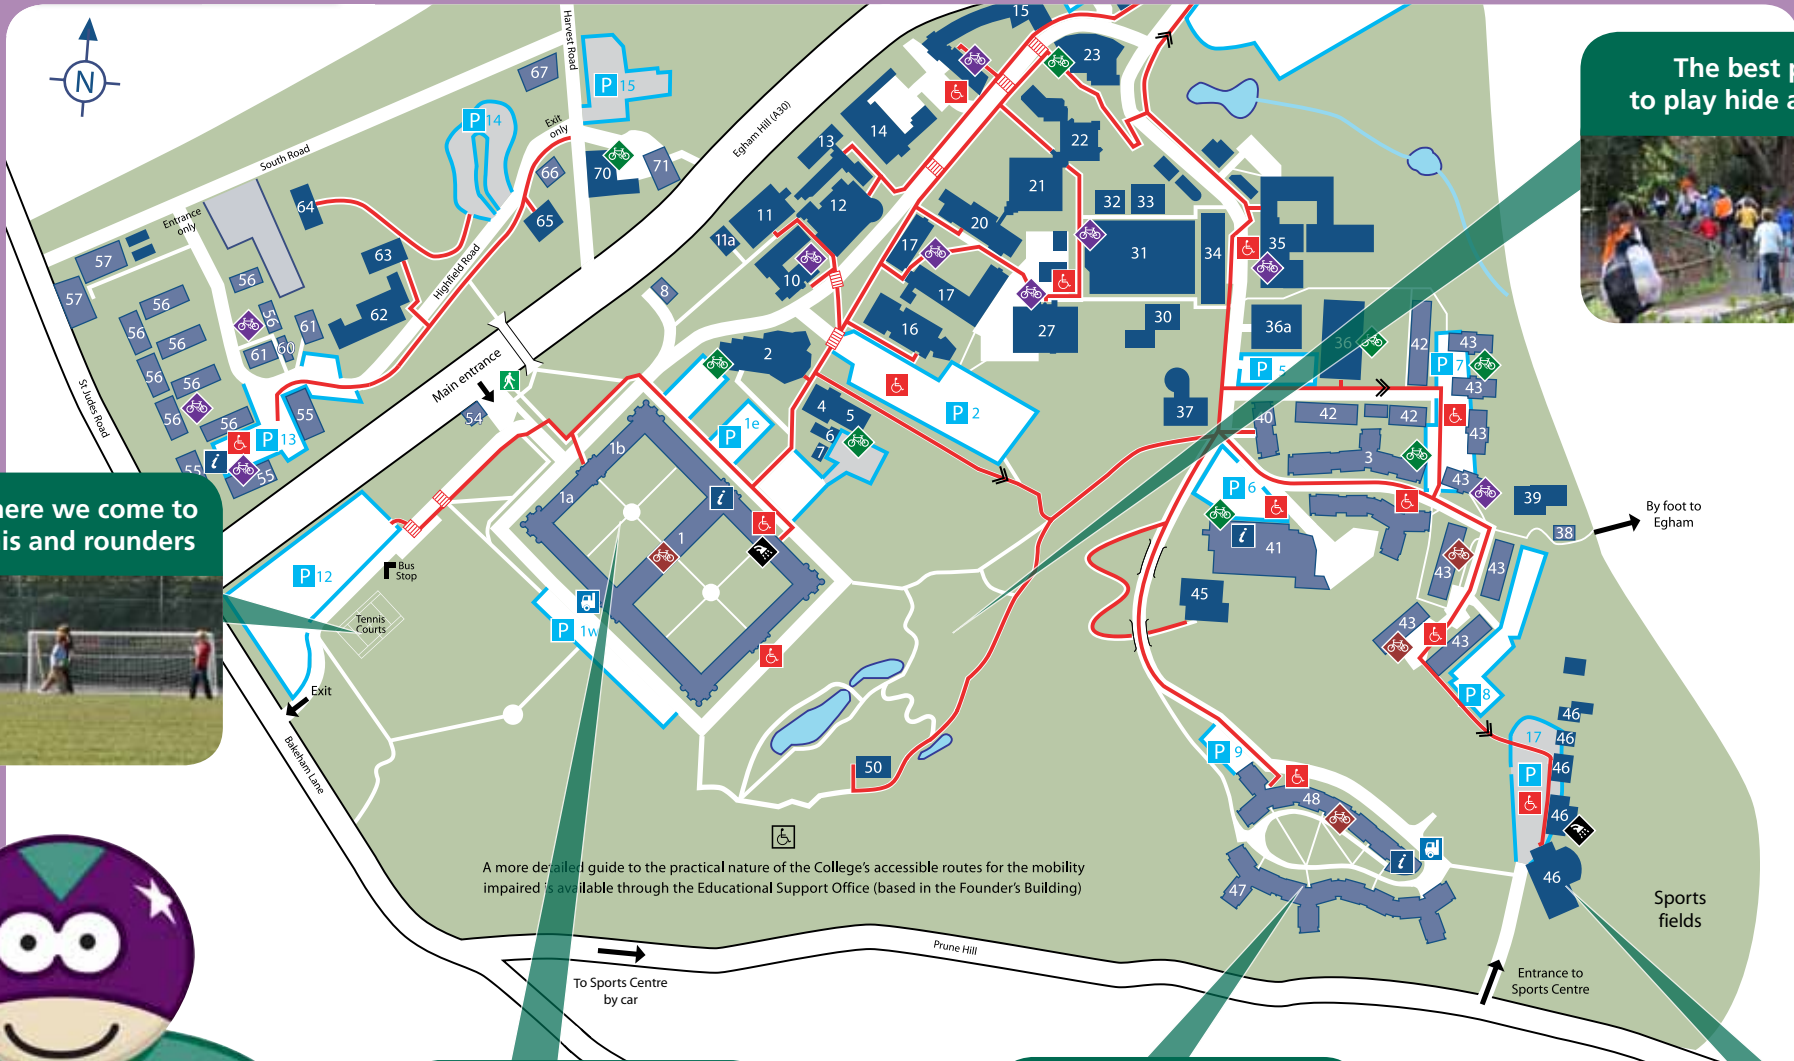

Holloway Heroes Campus Plan

This is where we come to play tennis and rounders

The best place to play hide and seek

Sometimes we visit the Founder's building

Sometimes we finish our day off in the Wedderburn Common Room

Home of the Holloway Heroes