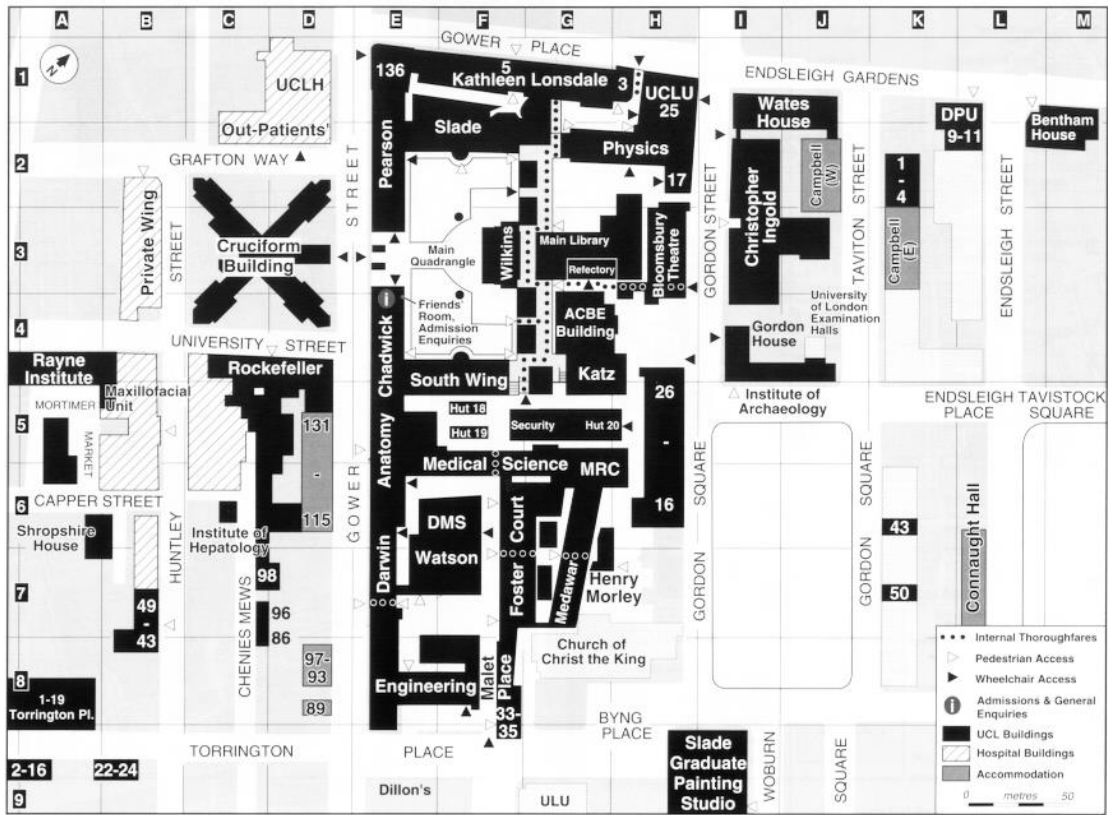

# University College, Gower Street, London WC1

Entrance to the UCL campus is from Gower Street into the Main Quadrangle and then into the appropriate building. UCL-based lectures can take place in lecture theatres across UCL's Bloomsbury Campus. Detailed downloadable maps and a routefinder - which can give you detailed walking directions to any lecture theatre - can be found at <http://www.ucl.ac.uk/maps>