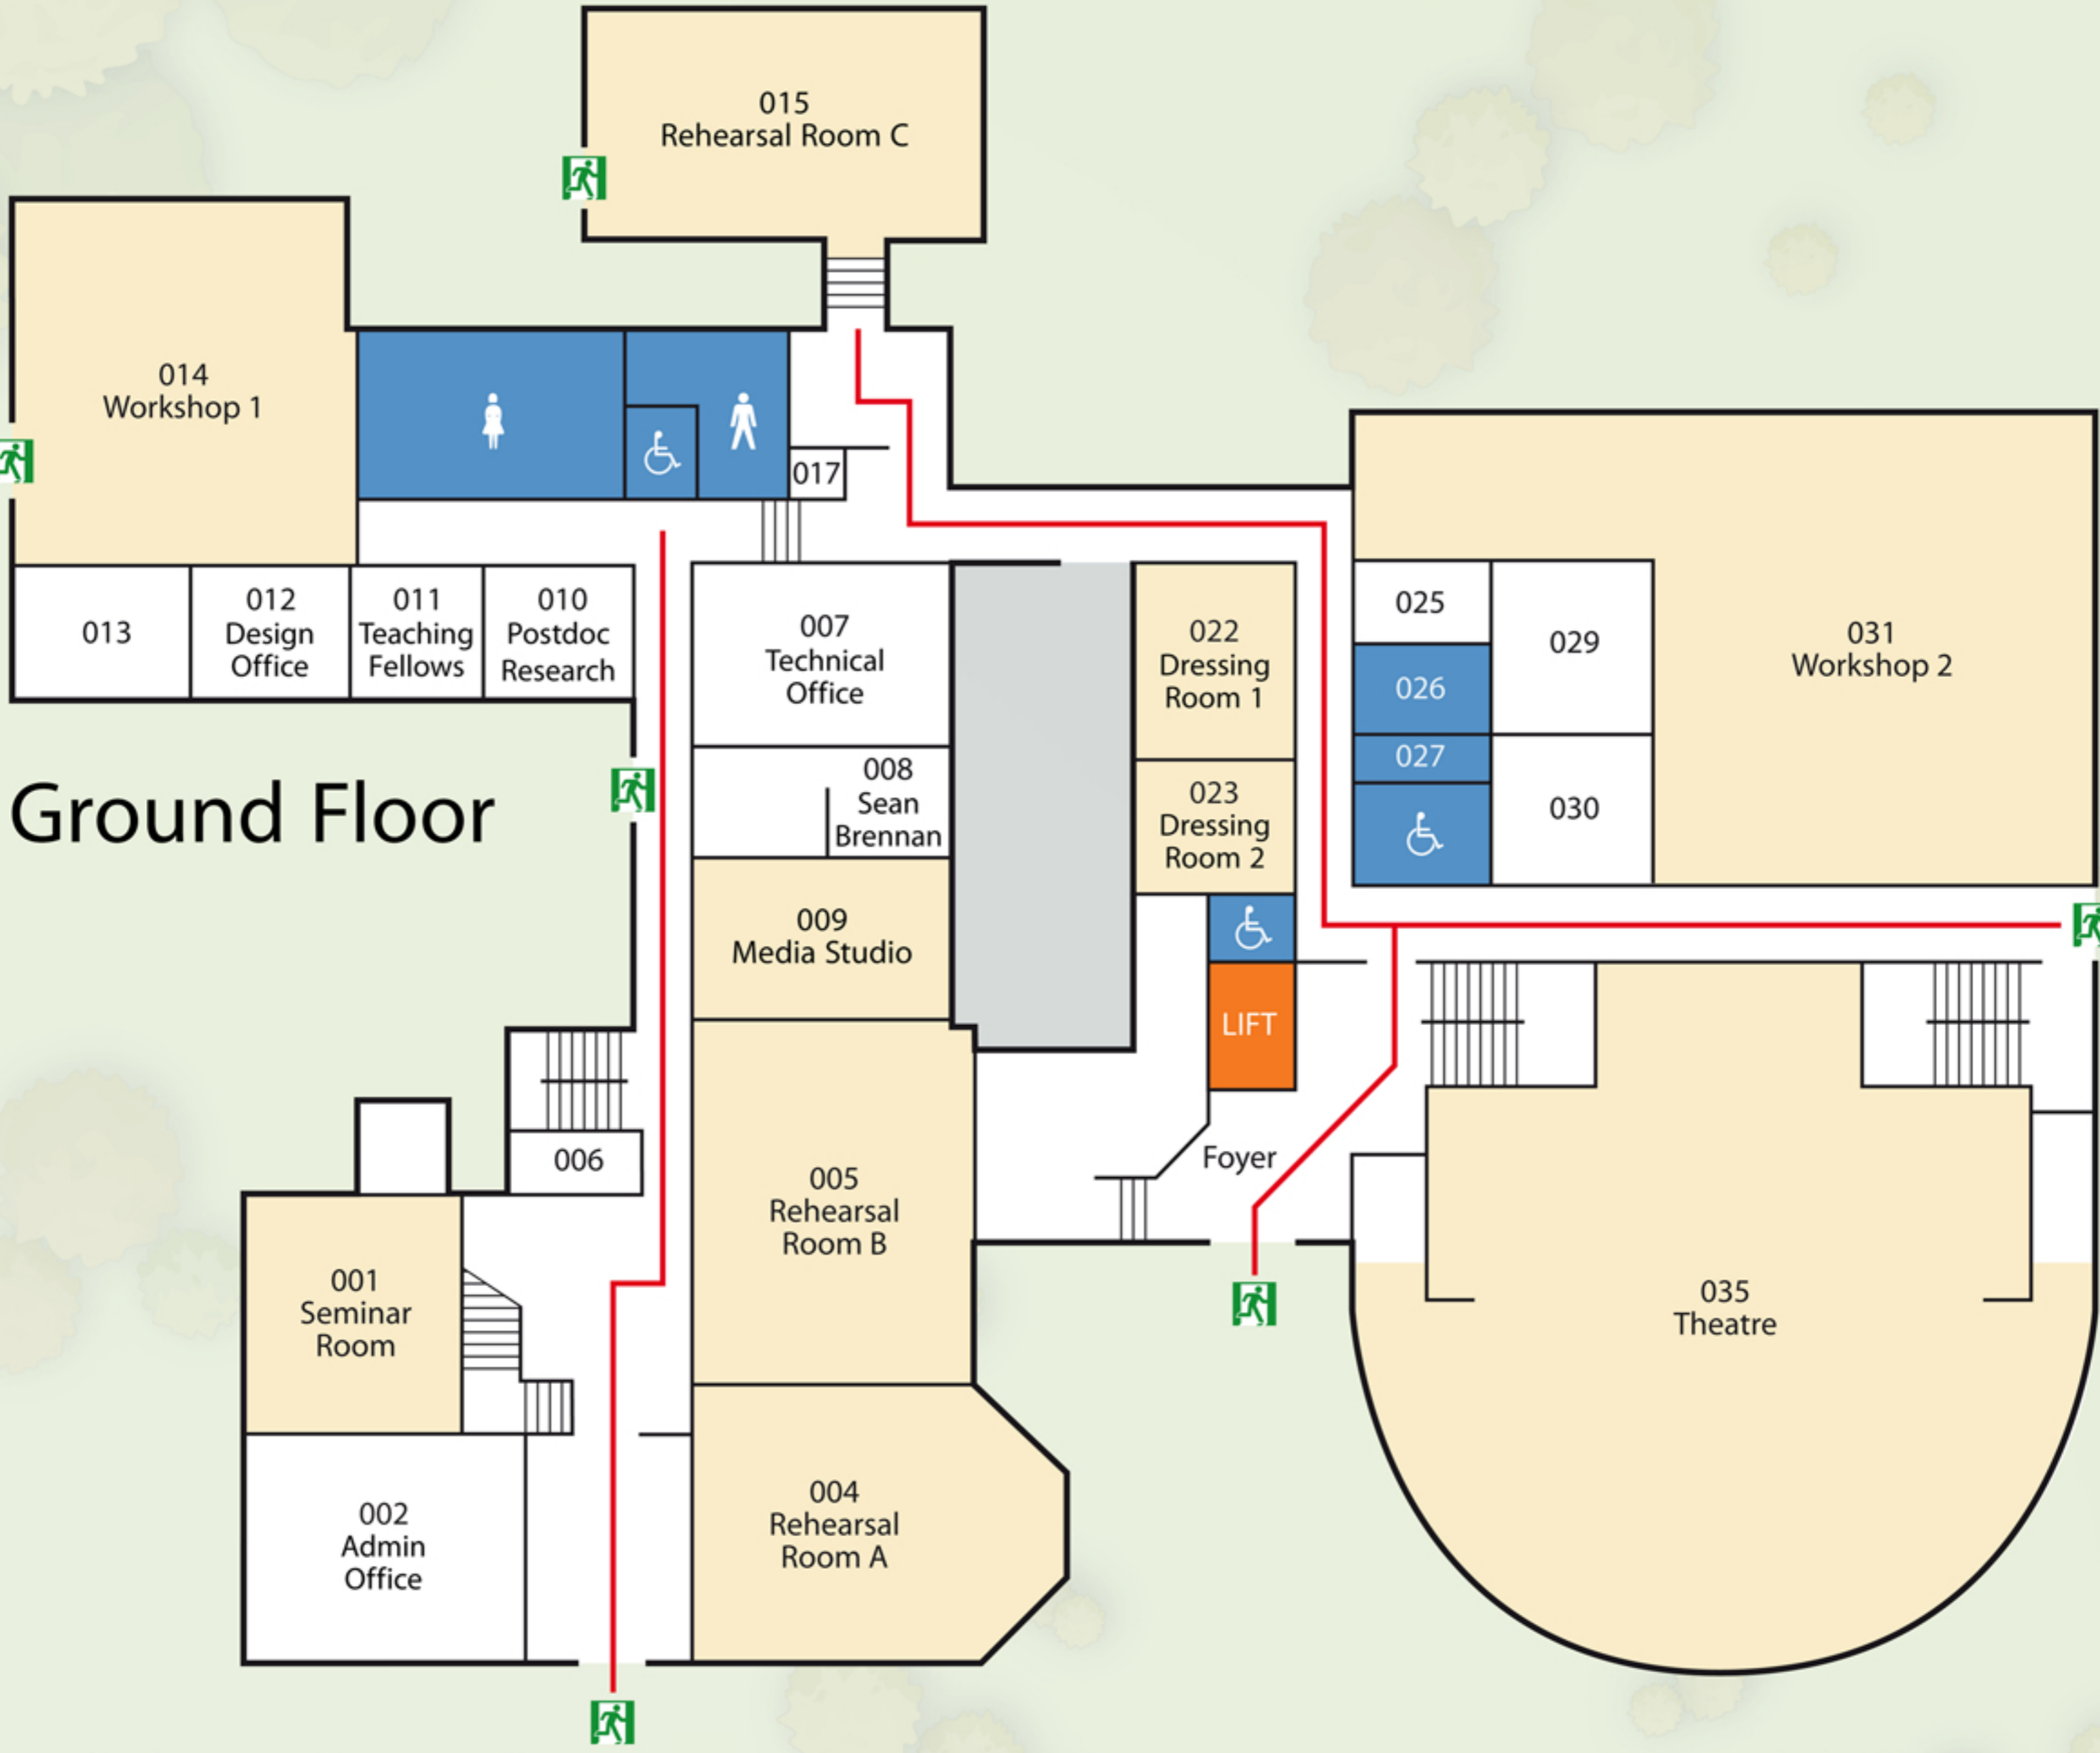

# First Floor

# Ground Floor

to Sutherland Lodge

- SL1 Prarthana Purkayastha
- SL2 Bryce Lease
- SL3 Emma Brodinski
- SL4 Visiting Lecturers
- SL5 Melissa Blanco-Borelli

— Accessible Route

Emergency Exit