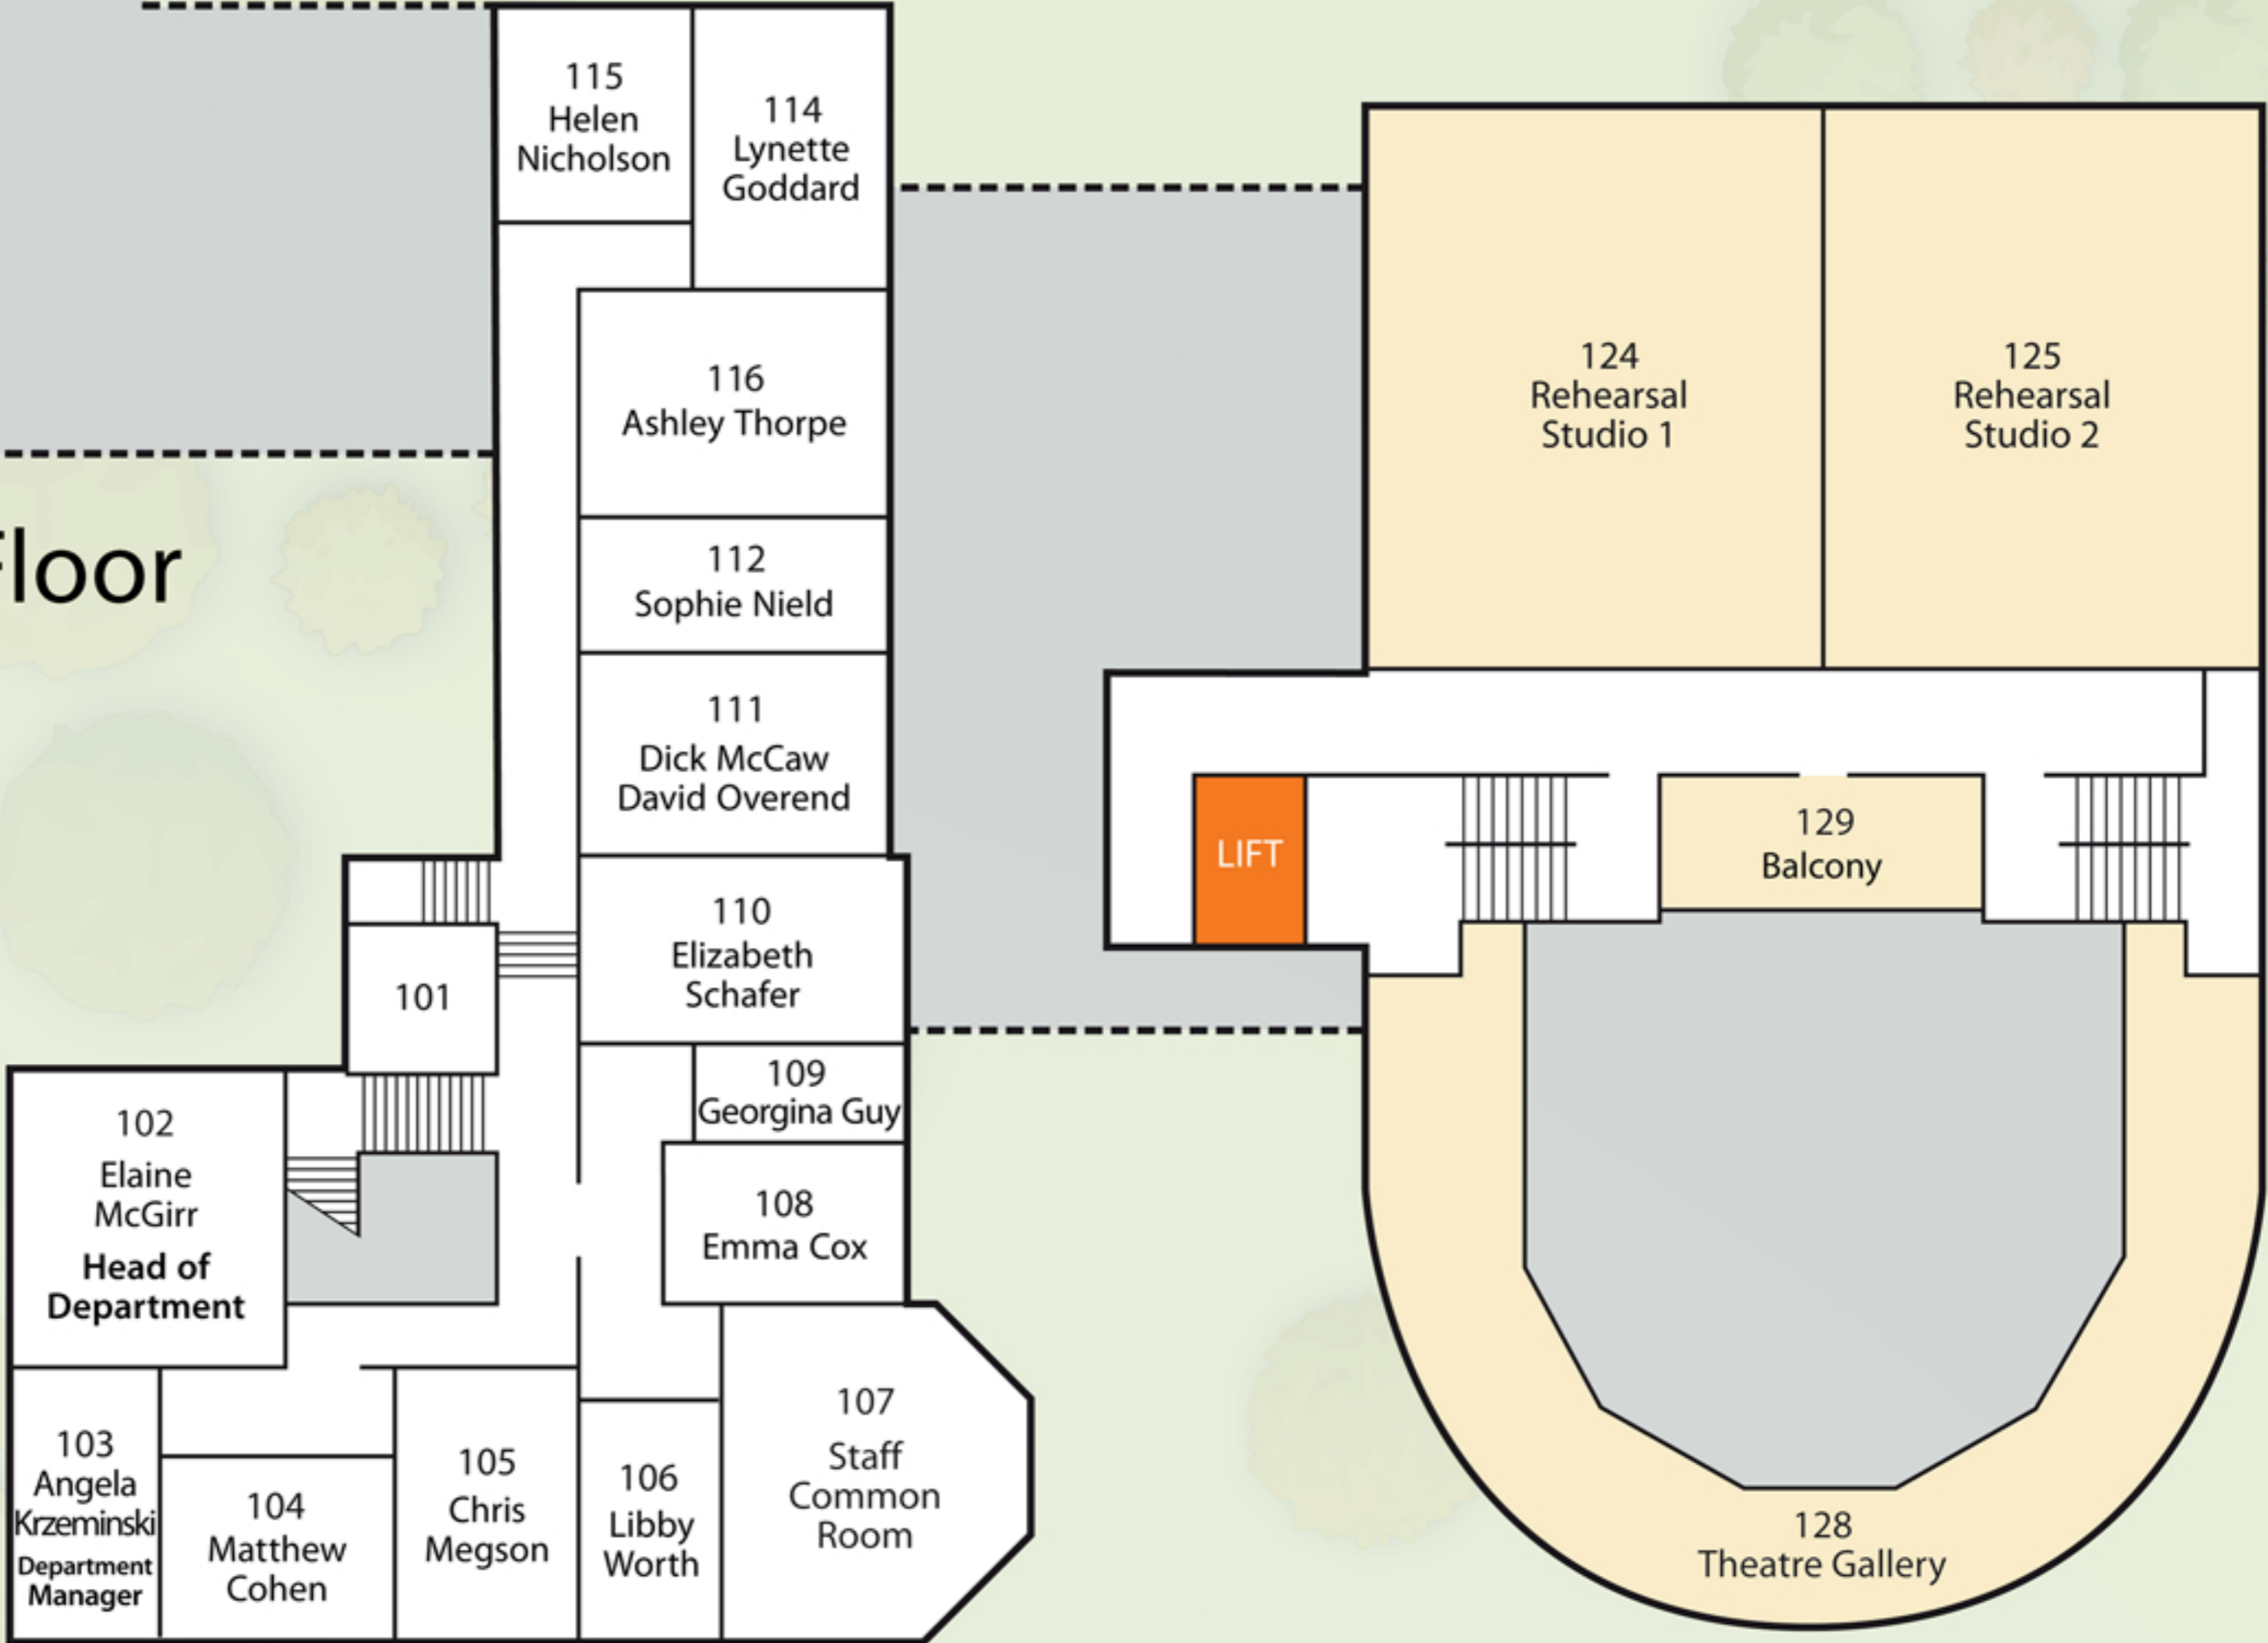

# First Floor

# Ground Floor

to Sutherland Lodge

- SL1 Prarthana Purkayastha
- SL2 Bryce Lease
- SL3 Emma Brodinski
- SL4 Visiting Lecturers
- SL5 Melissa Blanco-Borelli

— Accessible Route

Emergency Exit