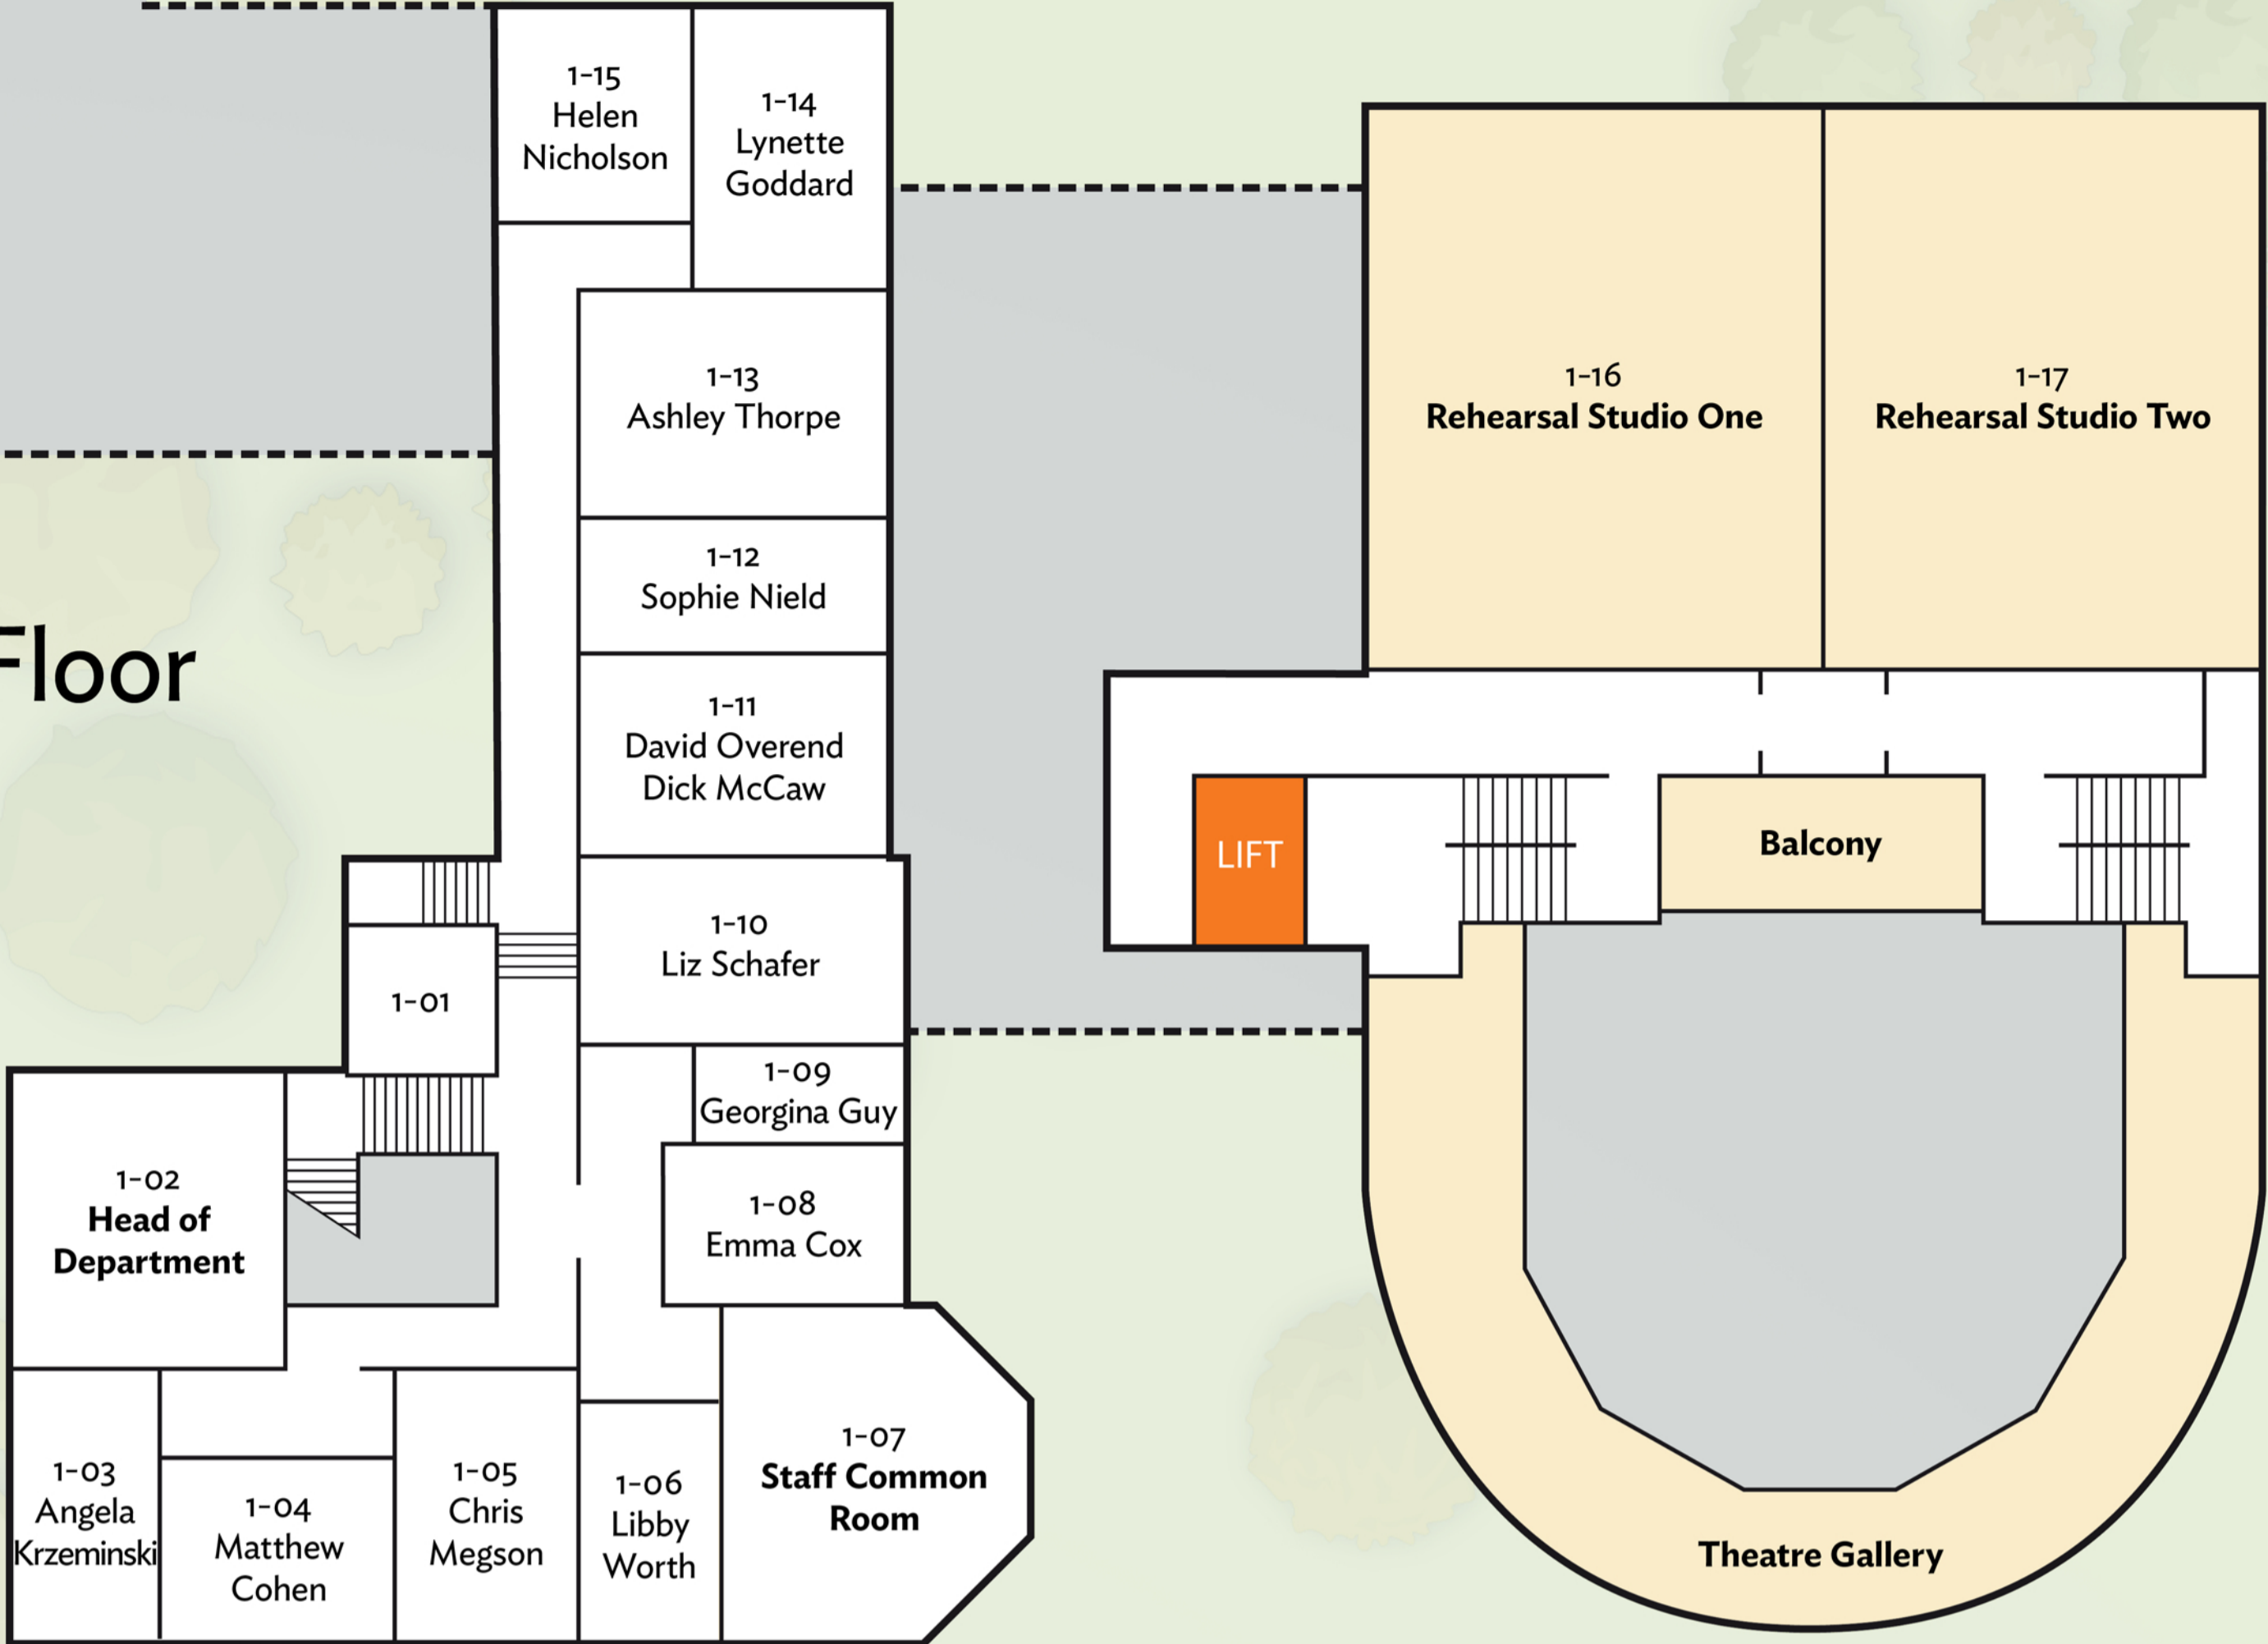

First Floor

Ground Floor

to Sutherland Lodge

- SL1 Prarthana Purkayastha
- SL2 Bryce Lease
- SL3 Emma Brodinski
- SL4 Visiting Lecturers
- SL5 Dan Rebellato

— Accessible Route

Emergency Exit