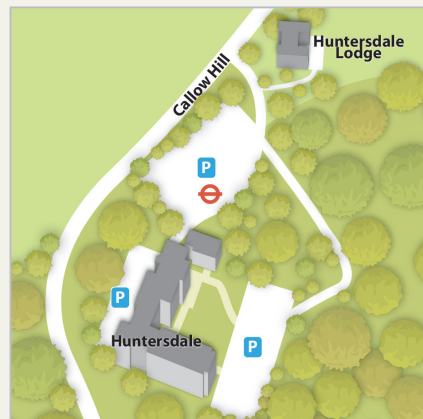

Key

- Academic
- Social
- Accomodation
- Car Parks
- Temporarily closed Car Parks
- Accessible route
- Gradient direction
- Accessible car parks
- Bus stop

Kingswood

Huntersdale

Academic locations

- | | |
|--|---|
| Biological Sciences | 31 Bourne Laboratory |
| | 34 Wolfson Laboratory |
| Classics | 1 Founder's Building (west ground floor) |
| Computer Science | 17 McCrea Building |
| Drama & Theatre | 74 Katharine Worth Building |
| | 75 Caryl Churchill Theatre ☒ |
| | 25 Handa Noh Theatre |
| | 14 Boilerhouse Complex |
| Earth Sciences | 35 Queen's Building |
| | 36a John Bowyer Building |
| Economics | 20 Horton Building ☒ (upper floor) |
| English | 15 International Building |
| European Studies | 1 Founder's Building (west first floor) |
| Geography | 35 Queen's Building |
| | 36 Queen's Annexe 37 EMU |
| Hellenic Institute | 15 International Building |
| History | 17 McCrea Building |
| Information Security Group | 17 McCrea Building |
| Law, Criminology & Sociology | 16 Arts Building (first floor) |
| Management | 12 Moore Building ☒ 13 Moore Annexe |
| | 1 Founder's Building (east first floor) |
| Mathematics | 17 McCrea Building |
| Media Arts | 11 Williams Building ☒ |
| | 16 Arts Building (ground floor) |
| Modern Languages, Literatures & Cultures | 15 International Building |
| Music | 62 Wetton's Terrace ☒ |
| | 65 Woodlands ☒ 1 Founder's Building |
| Philosophy | 1 Founder's Building |
| Physics | 21 Tolansky 22 Wilson Laboratories |
| Politics & International Relations | 1 Founder's Building (west first floor) |
| Psychology | 34 Wolfson Laboratory |
| | 30 Bourne Annexe |
| Social Work | 16 Arts Building |