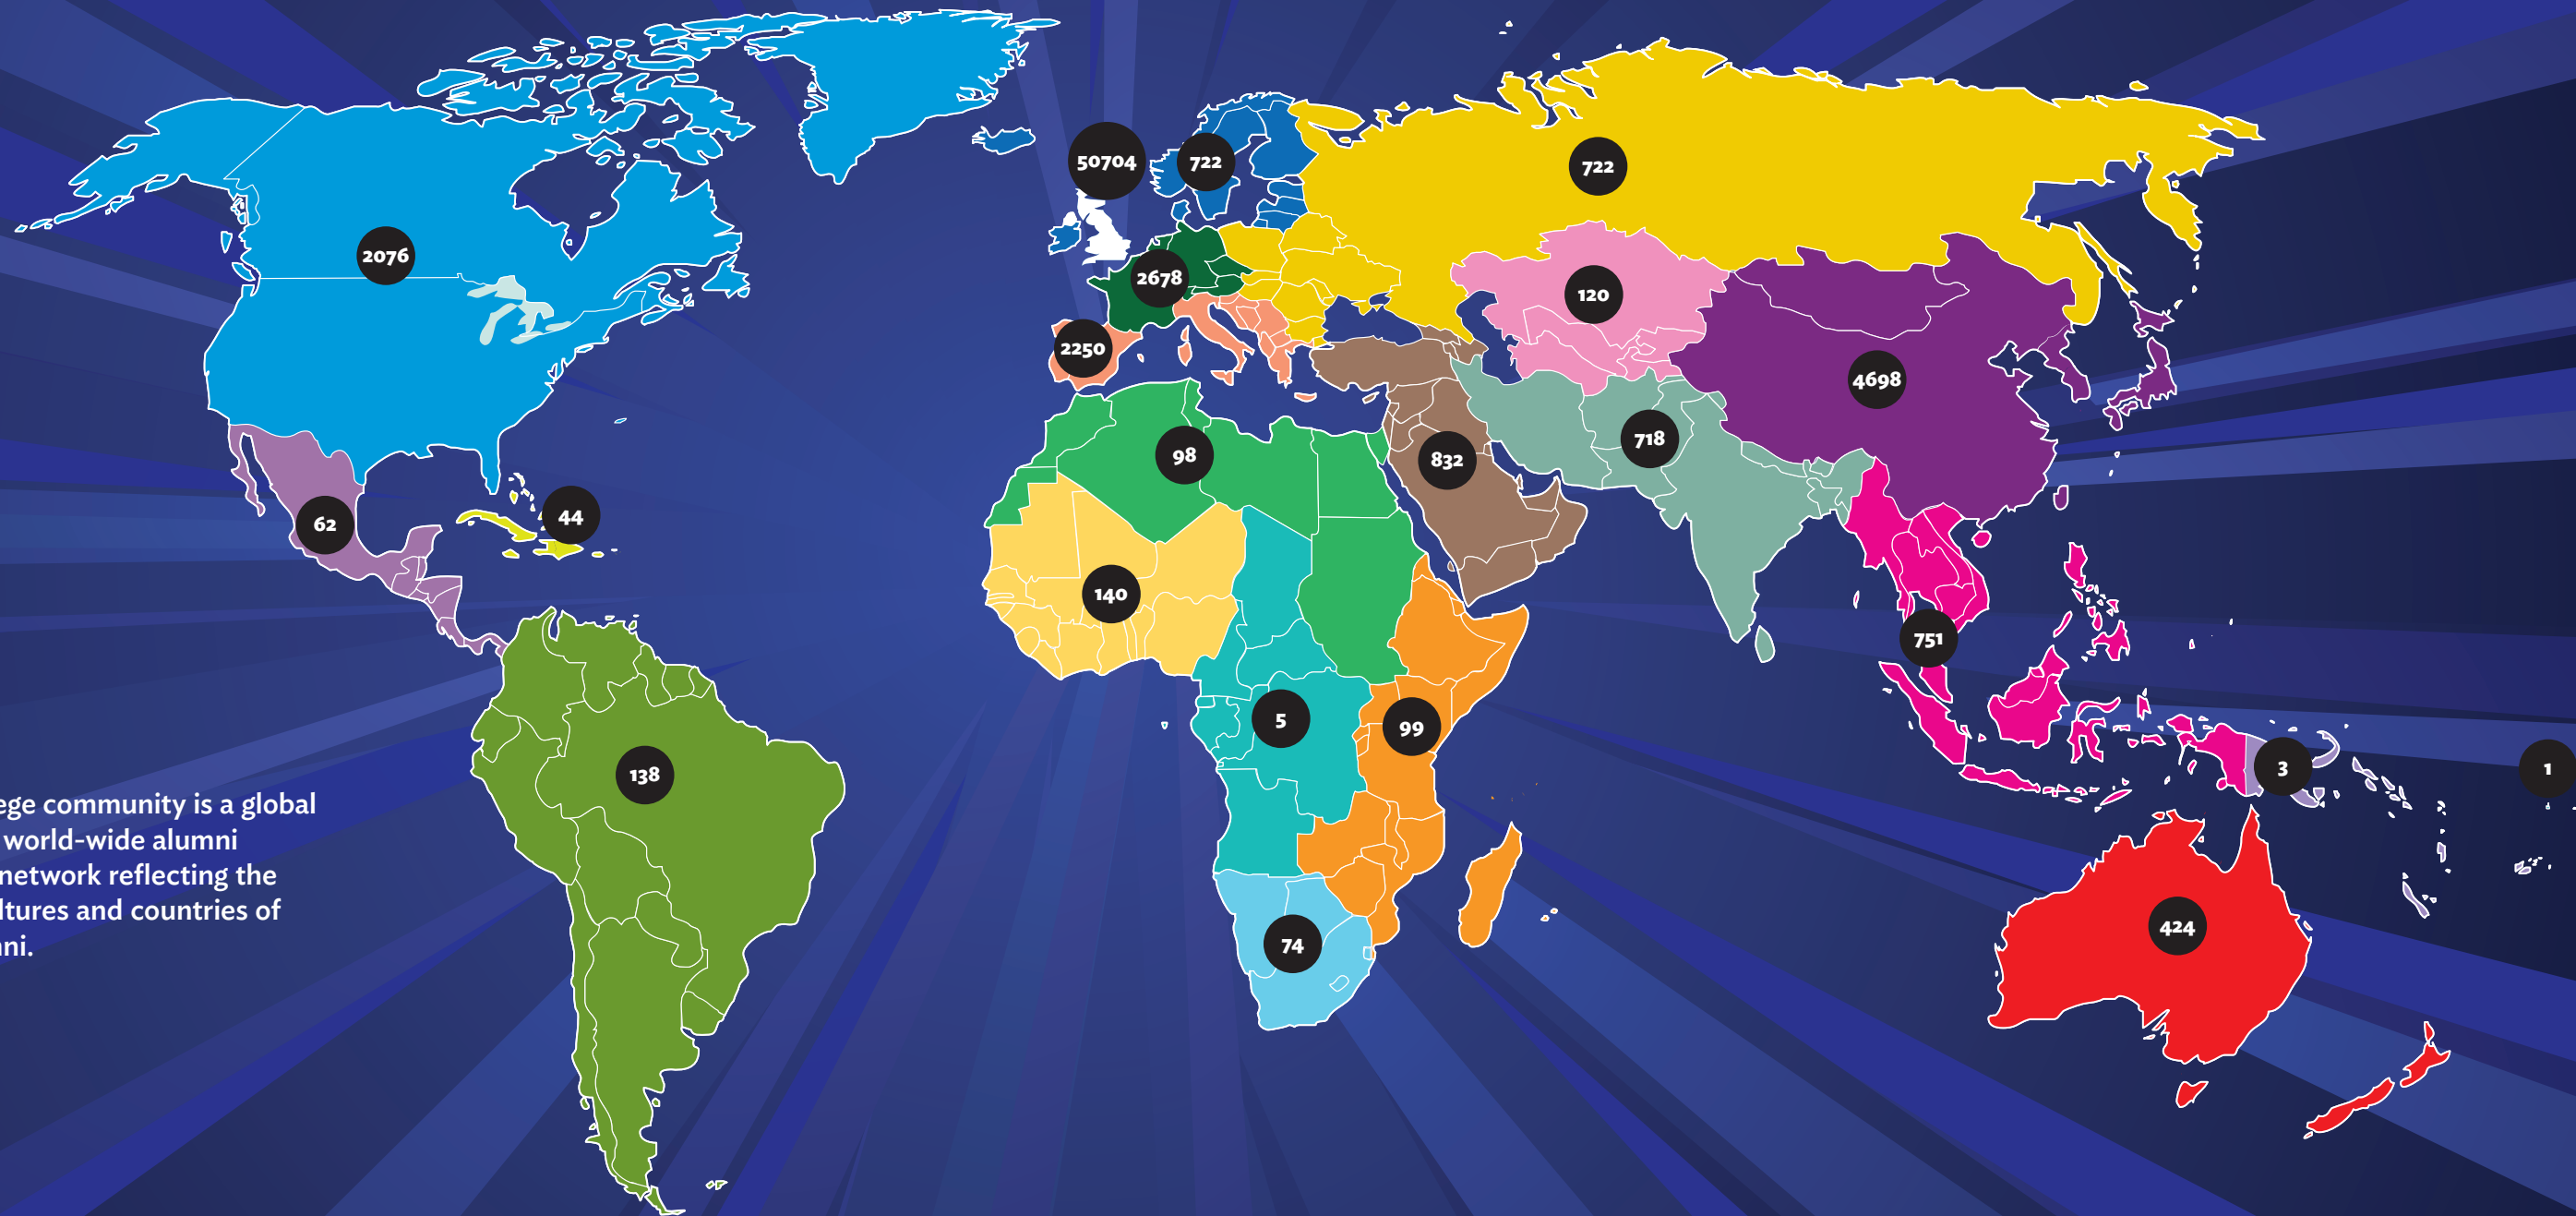

# Our World of Alumni

Our college community is a global family, a world-wide alumni support network reflecting the many cultures and countries of our alumni.

Map regions follow the UN classification of continental sub-regions and include the number of alumni in each region

## Central America 62

- Costa Rica (2)
- El Salvador (2)
- Honduras (2)
- Mexico (51)
- Panama (5)

## Northern America 2076

- Bermuda (3)
- Canada (405)
- USA (1668)

## Central Asia 120

- Djibouti (111)
- Kyrgyzstan (1)
- Turkmenistan (1)
- Uzbekistan (7)