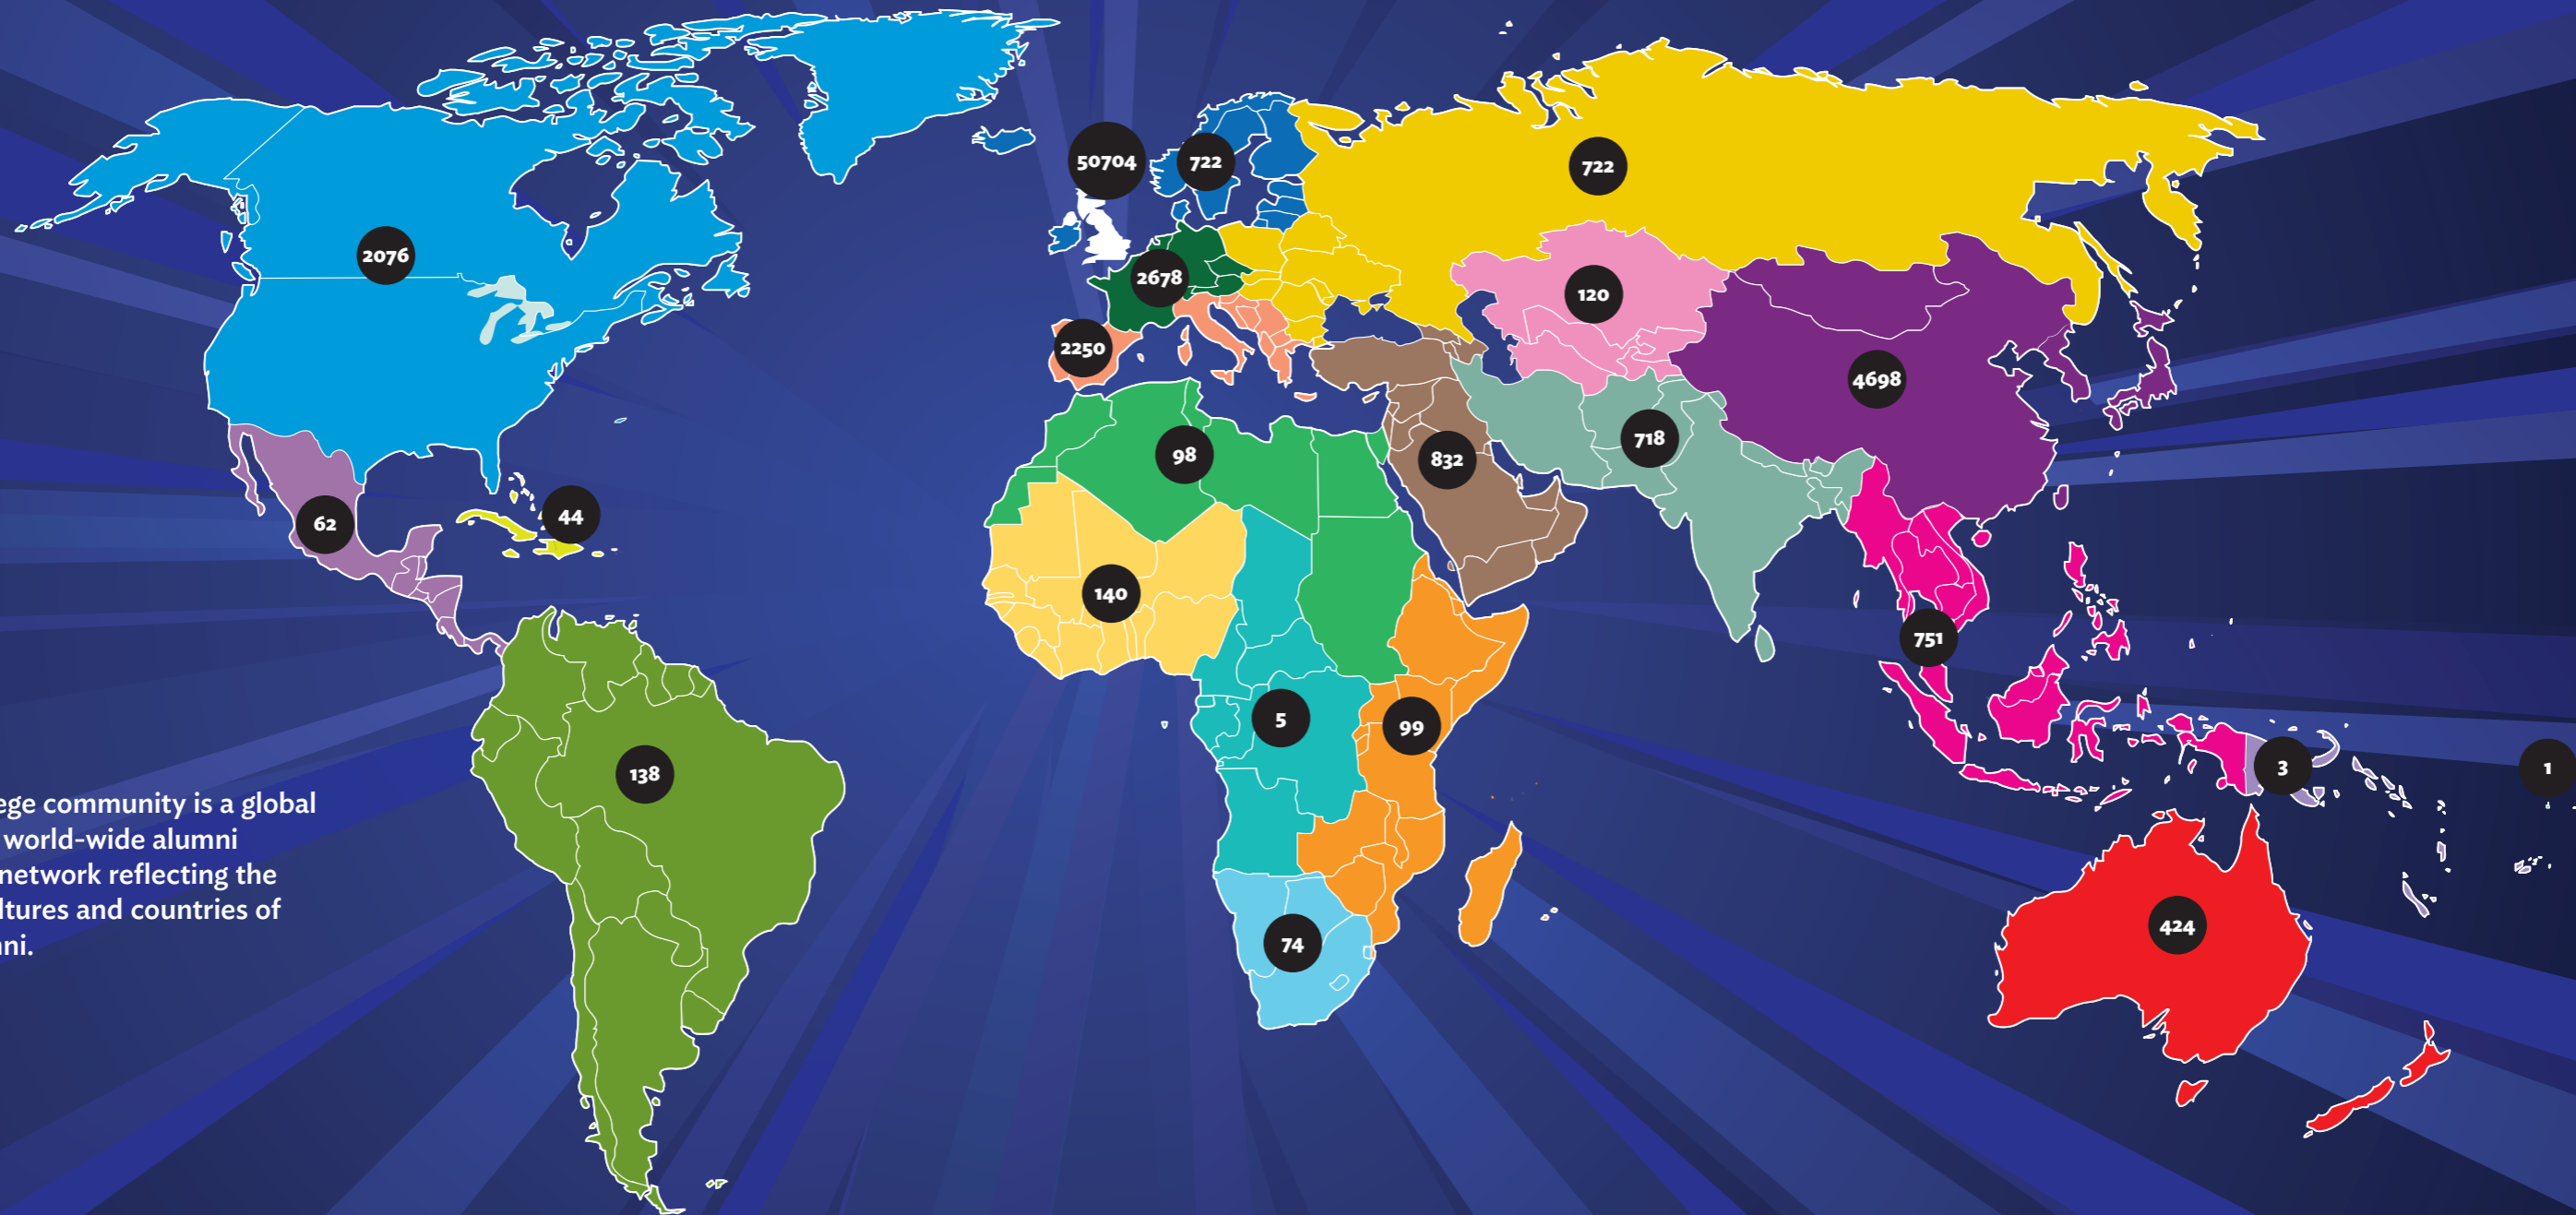

# Our World of Alumni

Our college community is a global family, a world-wide alumni support network reflecting the many cultures and countries of our alumni.

Map regions follow the UN classification of continental sub-regions and include the number of alumni in each region

## Central America 62

- Costa Rica (2)
- El Salvador (2)
- Honduras (2)
- Mexico (51)
- Panama (5)

## Northern America 2076

- Bermuda (3)
- Canada (405)
- USA (1668)

## Central Asia 120

- Djibouti (111)
- Kyrgyzstan (1)
- Turkmenistan (1)
- Uzbekistan (7)